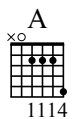

Chicago

Arranged by Bill Cefalu
copyright © 2010

Musical notation for the first system, including a treble clef staff and a guitar TAB staff. The TAB staff shows fret numbers: 0 3, 0 2 0 2, 5 3, 0 2 2, 0 3. A double bar line with repeat dots is at the end of the system.

Musical notation for the second system, including a treble clef staff and a guitar TAB staff. The TAB staff shows fret numbers: 5 3, 0 2 0 2, 5 2 2, 3 4, 3 5 4, 5 4. A double bar line with repeat dots is at the end of the system.

Musical notation for the third system, including a treble clef staff and a guitar TAB staff. The TAB staff shows fret numbers: 0 3 5 3, 5 4 5 4, 5 3, 0 2 2, 5 2 2, 0 3. A double bar line with repeat dots is at the end of the system.

Musical notation for the fifth system, including a treble clef staff and a guitar TAB staff. The TAB staff shows fret numbers: 5 3, 5 2 2, 0 3. A double bar line with repeat dots is at the end of the system.