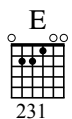

Chicago

Arranged by Bill Cefalu
copyright © 2010

Musical notation for the first system, including a treble clef staff and a guitar TAB staff. The TAB staff shows fret numbers: 0 3, 0 2 0 2, 5 3, 0 2 2, 0 3. A double bar line with repeat dots is at the end of the system.

Musical notation for the second system, including a treble clef staff and a guitar TAB staff. The TAB staff shows fret numbers: 5 3, 0 2 0 2, 5 2 2, 3 4, 3 5 4, 5 4. A double bar line with repeat dots is at the end of the system.

Musical notation for the third system, including a treble clef staff and a guitar TAB staff. The TAB staff shows fret numbers: 0 3 5 3, 5 4 5 4, 5 3, 0 2 2, 5 2 2, 0 3. A double bar line with repeat dots is at the end of the system.

Musical notation for the fifth system, including a treble clef staff and a guitar TAB staff. The TAB staff shows fret numbers: 5 3, 5 2 2, 0 3. A double bar line with repeat dots is at the end of the system.