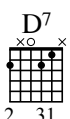

Chicago

Arranged by Bill Cefalu
copyright © 2010

Musical notation for the first system, including a treble clef staff and a guitar TAB staff. The TAB staff shows fret numbers: 0 3, 0 2 0 2, 5 3, 0 2 2, 0 3. A double bar line with repeat dots is at the end of the system.

Musical notation for the second system, including a treble clef staff and a guitar TAB staff. The TAB staff shows fret numbers: 5 3, 0 2 0 2, 5 2 2, 3 4, 3 5 4, 5 4. A double bar line with repeat dots is at the end of the system.

Musical notation for the third system, including a treble clef staff and a guitar TAB staff. The TAB staff shows fret numbers: 0 3 5 3, 5 4 5 4, 5 3, 0 2 2, 5 2 2, 0 3. A double bar line with repeat dots is at the end of the system.

Musical notation for the fifth system, including a treble clef staff and a guitar TAB staff. The TAB staff shows fret numbers: 5 3, 5 2 2, 0 3. A double bar line with repeat dots is at the end of the system.