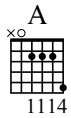

Chicago

Arranged by Bill Cefalu
copyright © 2010

Musical notation for the first system, including a treble clef staff and a guitar TAB staff. The TAB staff shows fret numbers: 0 3, 0 2 0 2, 5 3, 0 2 2, 0 3. A double bar line with repeat dots is at the end of the system.

Musical notation for the second system, including a treble clef staff and a guitar TAB staff. The TAB staff shows fret numbers: 5 3, 0 2 0 2, 5 2 2, 3 4, 3 5 4, 5 4. A double bar line with repeat dots is at the end of the system.

Musical notation for the third system, including a treble clef staff and a guitar TAB staff. The TAB staff shows fret numbers: 0 3 5 3, 5 4 5 4, 5 3, 0 2 2, 5 2 2, 0 3. A double bar line with repeat dots is at the end of the system.

Musical notation for the fifth system, including a treble clef staff and a guitar TAB staff. The TAB staff shows fret numbers: 5 3, 5 2 2, 0 3. A double bar line with repeat dots is at the end of the system.