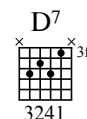

Chicago

Arranged by Bill Cefalu
copyright © 2010

Musical notation for the first system, including a treble clef staff and a guitar TAB staff. The TAB staff shows fret numbers: 0 3, 0 2 0 2, 5 3, 0 2 2, 0 3. A double bar line with repeat dots is at the end of the system.

Musical notation for the second system, including a treble clef staff and a guitar TAB staff. The TAB staff shows fret numbers: 5 3, 0 2 0 2, 5 2 2, 3 4, 3 5 4, 5 4. A double bar line with repeat dots is at the end of the system.

Musical notation for the third system, including a treble clef staff and a guitar TAB staff. The TAB staff shows fret numbers: 0 3 5 3, 5 4 5 4, 5 3, 0 2 2, 5 2 2, 0 3. A double bar line with repeat dots is at the end of the system.

Musical notation for the fifth system, including a treble clef staff and a guitar TAB staff. The TAB staff shows fret numbers: 5 3, 5 2 2, 0 3. A double bar line with repeat dots is at the end of the system.