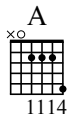

Chicago

Arranged by Bill Cefalu
copyright © 2010

Musical notation for the first system, including a treble clef staff and a guitar TAB staff. The TAB staff shows fret numbers: 0 3, 0 2 0 2, 5 3, 0 2 2, 0 3. A double bar line with repeat dots is at the end of the system.

Musical notation for the second system, including a treble clef staff and a guitar TAB staff. The TAB staff shows fret numbers: 5 3, 0 2 0 2, 5 2 2, 3 4, 3 5 4, 5 4. A double bar line with repeat dots is at the end of the system.

Musical notation for the third system, including a treble clef staff and a guitar TAB staff. The TAB staff shows fret numbers: 0 3 5 3, 5 4 5 4, 5 3, 0 2 2, 5 2 2, 0 3. A double bar line with repeat dots is at the end of the system.

Musical notation for the fifth system, including a treble clef staff and a guitar TAB staff. The TAB staff shows fret numbers: 5 3, 5 2 2, 0 3. A double bar line with repeat dots is at the end of the system.